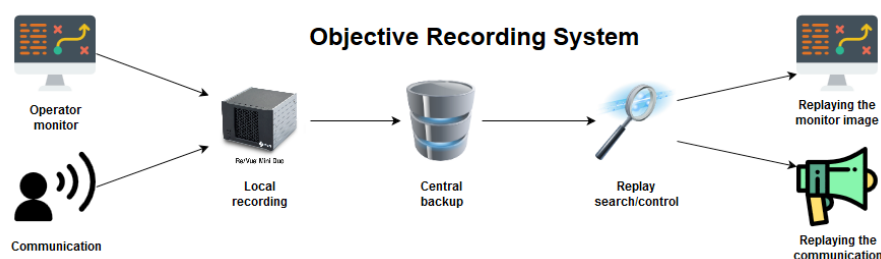

ICZ LETVIS ORS