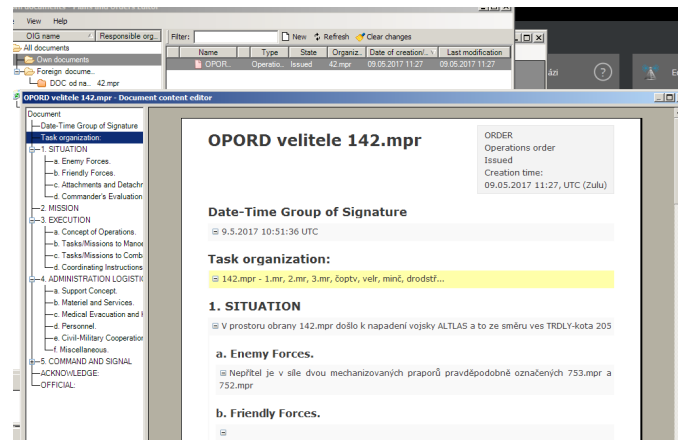

[ICZ DELINFOS® DOPHIN]

[BENEFITS – PLANS AND ORDERS]

DOLPHIN uses predefined Operational Information Group (OIG) for battlefield information exchange. For example the distribution of Plans and Orders facilitates staff work in national and in international environment as well.

[BENEFITS – APPLICATIONS]

DOLPHIN consists of several applications, which help staff to plan operation as well as control it. Typical examples are NBC visualisation, Optical and Radio visibility, 3D-display arena, Power ratio calculation, Operation Journal, overview of Battlefield Objects etc.

[BENEFITS – COMMON OPERATIONAL PICTURE (COP) CAPABILITY]

DOLPHIN integrates and creates the separated recognised pictures as:

- Recognised Air Picture
- Recognised Ground Picture
- Recognised Intelligence Picture
- Recognised Engineer Picture
- Recognised Environmental Picture

COMMERCIAL CONTACT

DELINFO, SPOL. S R.O.
ICZ GROUP MEMBER Londynske namesti 856/2
639 00 Brno Styrice
Czech republic
TEL.: +420 222 272 111
EMAIL: delinfo@delinfo.cz
WEB: www.iczgroup.com
www.delinfo.cz