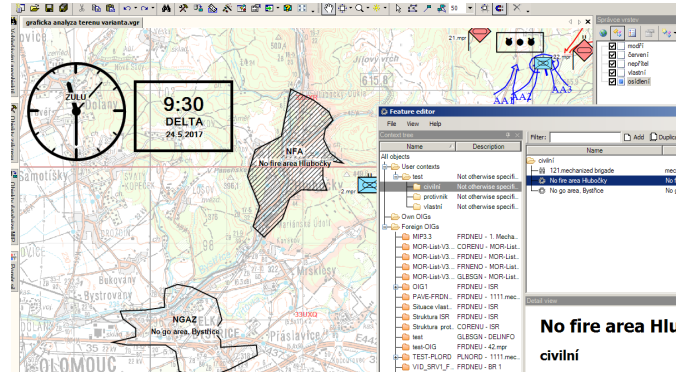

[ICZ DELINFOS® DOPHIN]

[BENEFITS – PLANS AND ORDERS]

DOLPHIN uses predefined Operational Information Group (OIG) for battlefield information exchange. For example the distribution of Plans and Orders facilitates staff work in national and in international environment as well.

[BENEFITS – APPLICATIONS]

DOLPHIN consists of several applications, which help staff to plan operation as well as control it. Typical examples are NBC visualisation, Optical and Radio visibility, 3D-display arena, Power ratio calculation, Operation Journal, overview of Battlefield Objects etc.

[BENEFITS – COMMON OPERATIONAL PICTURE (COP) CAPABILITY]

DOLPHIN integrates and creates the separated recognised pictures as:

- Recognised Air Picture
- Recognised Ground Picture
- Recognised Intelligence Picture
- Recognised Engineer Picture
- Recognised Environmental Picture

COMMERCIAL CONTACT

DELINFO, SPOL. S R.O.
ICZ GROUP MEMBER Londynske namesti 856/2
639 00 Brno Styrice
Czech republic
TEL.: +420 222 272 111
EMAIL: delinfo@delinfo.cz
WEB: www.iczgroup.com
www.delinfo.cz