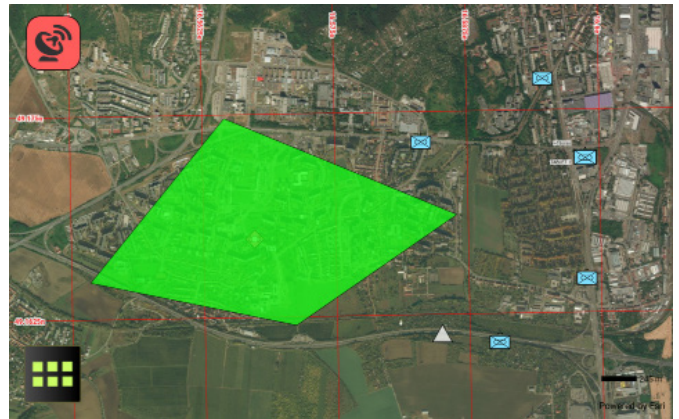

[ICZ DELINFOS BADIAN]

[BENEFITS – OPTICAL/RADIO VISIBILITY]

BADIAN can display not only position but also optical and radio visibility for better mission planning; e.g. the best location for observation post or communication node.

[BENEFITS – FIRE RANGE]

To find the fire position is now much easier than before. Due to this application fire range of the weapons can be displayed and also, if known, fire range of enemy.

[BENEFITS – TACTICAL LAYERS]

In BADIAN it is easy to draw tactical symbols and share it with other soldiers. Also tactical layers from superior including the mission can be received. This layers can be changed and distributed to the subordinates.

[BENEFITS – REMOTE CONTROL UNIT]

RCU is represented by a SmartWatch. It provides basic functionality of BADIAN to be displayed at the SmartWatch and it allows to control BADIAN as well.

COMMERCIAL CONTACT

DELINFO, SPOL. S R.O.
ICZ GROUP MEMBER Londynske namesti 856/2
639 00 Brno Styrice
Czech republic
TEL.: +420 222 272 111
EMAIL: delinfo@delinfo.cz
WEB: www.iczgroup.com
www.delinfo.cz